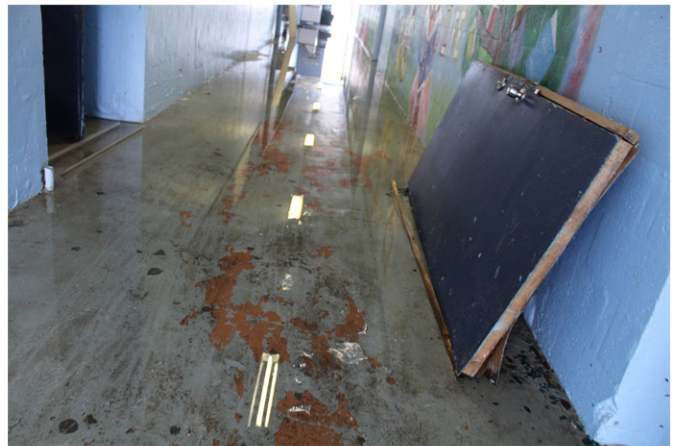

2017

The Government of the Virgin Islands Department of Education

ST. JOHN DISTRICT HURRICANE DISASTER PHOTOS

Julius E. Sprauve School

JULIUS E. SPRAUVE SCHOOL

Julius E. Sprauve_0688.JPG

Julius E. Sprauve_0691.JPG